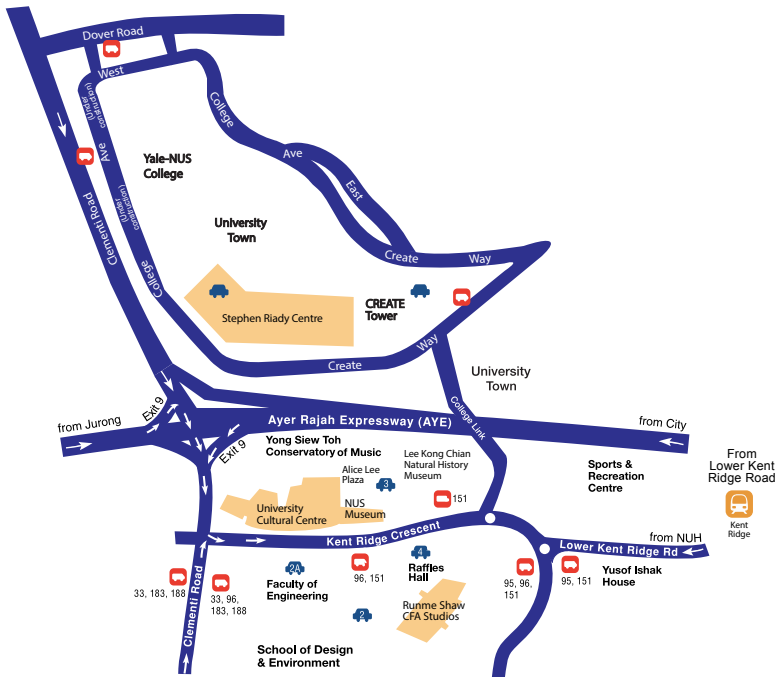

From Commonwealth Avenue West

Clementi

Nearest MRT Station

Clementi

Kent Ridge

Car Park

Free Parking:

Weekdays after 7.30pm

Saturday after 5.00pm

Sundays and Public Holidays

Bus Services

SBS Bus No. 96 from Clementi Interchange

SBS Bus No. 95 from Kent Ridge Terminal

SBS Bus No. 151 from Hougang Central Interchange / Kent Ridge Terminal

SBS Bus No. 33 from Bedok Interchange / Kent Ridge Terminal

SBS Bus No. 183 from Jurong East Interchange

SMRT Bus No. 188 from Chua Chu Kang Interchange / Harbourfront Interchange